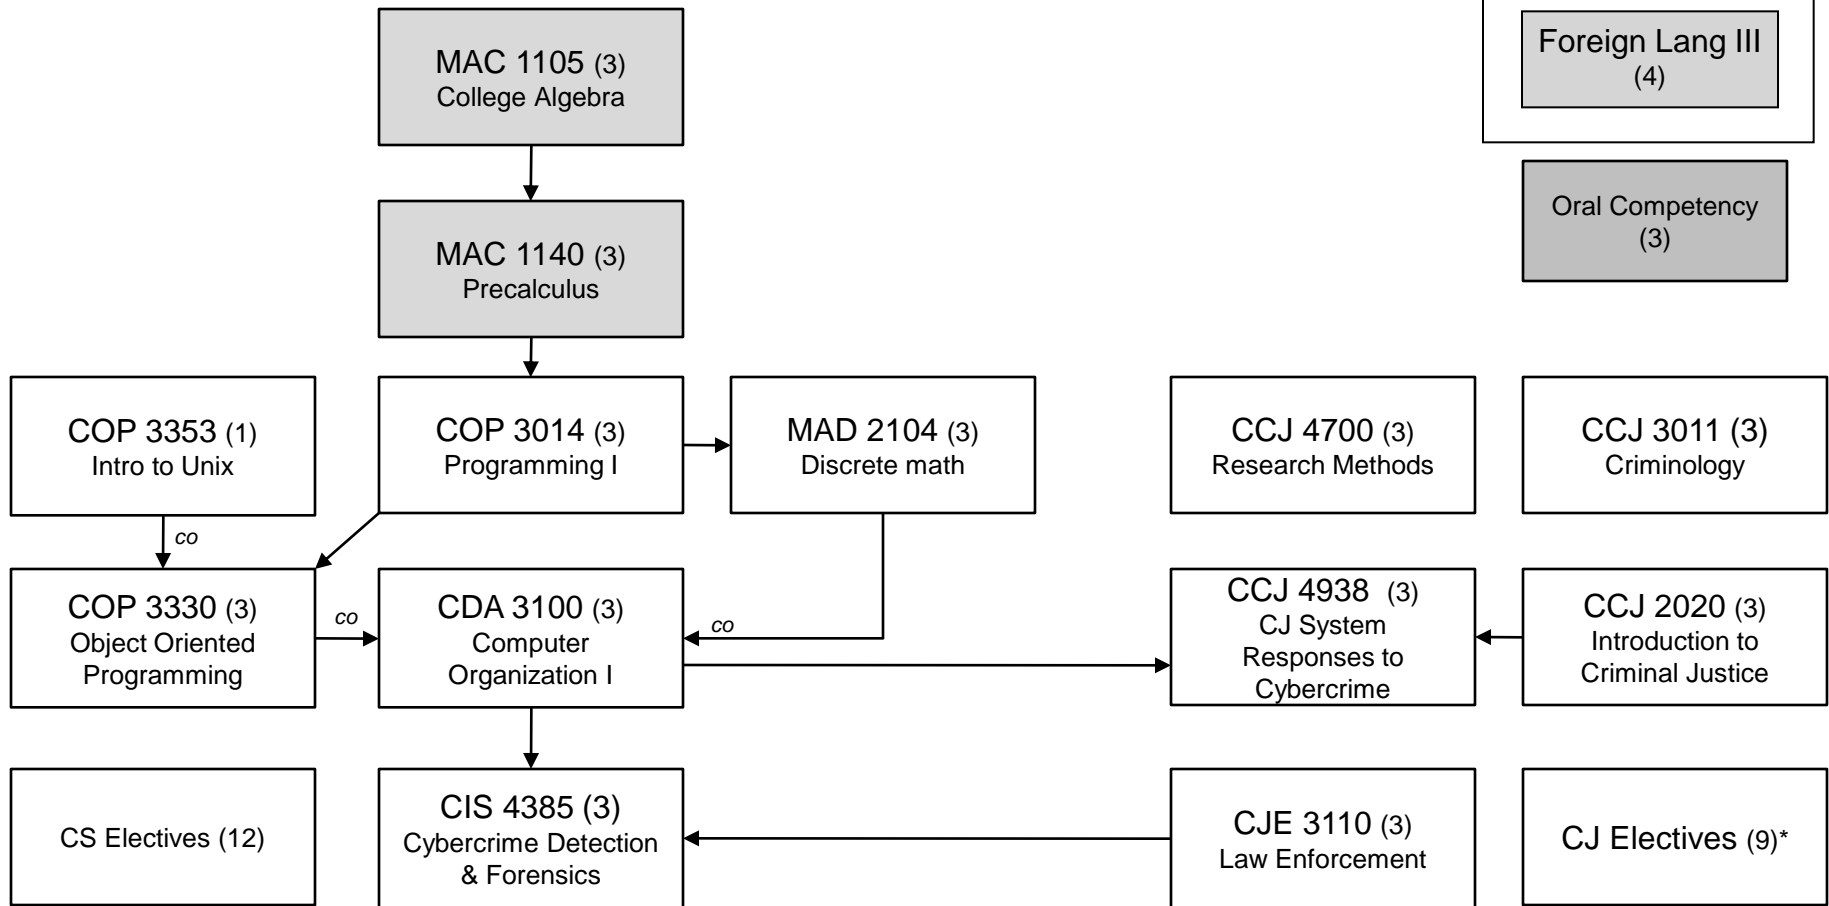

# Undergraduate Computer Criminology Flowchart 2011

*This document should not be considered a complete representation of all degree requirements at FSU. Arrows indicate prerequisite – “co” indicates co-requisite (the classes may be taken simultaneously)*

\*Not all CJ courses can be used for electives. See advisor for approved list.